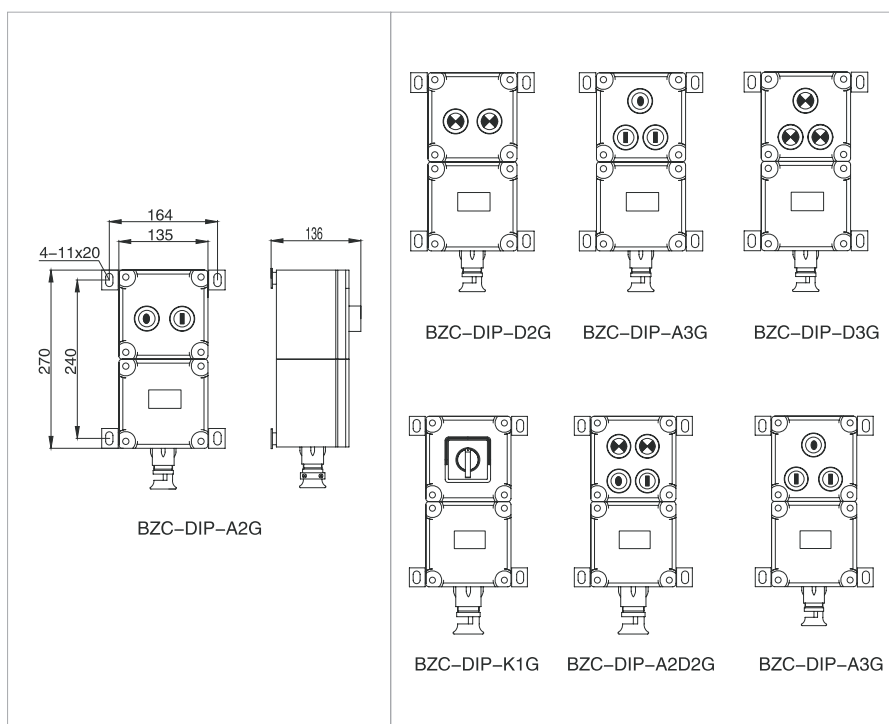

BZC-DIP

Type dust explosion-proof operating post (DIP)

按钮代号 Button code

代号 Code	I	II	III
按钮触头形式 Form of button contact	一常开一常闭 1NO+1NC	二常开 2NO	二常闭 2NC

指示灯代号 Indicator code

代号 Code	a	b	c	d	e
电压 Voltage(V)	12	24	36	220	380

代号 Code	R	G	Y	W
颜色 Color	红色 Red	绿色 Green	黄色 Yellow	白色 White

外形及安装举例 Outline and mounting example