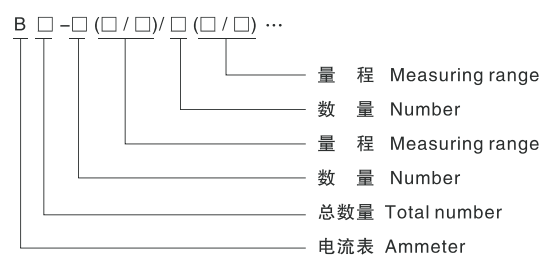

总单元含义 Application of chief part

BZC-DIP

Type dust explosion-proof operating post (DIP)

第一单元含义 Application of first part

第二单元含义 Application of second part

第三单元含义 Application of third part

BZC-DIP

系列粉尘防爆操作柱(DIP)

第四单元含义 Application of forth part

主要技术参数 Main technical parameters

- | | |
|----------------------------------|--|
| ■ 执行标准: GB 12476.1 | ■ Implementing the standard : GB 12476.1 |
| ■ 防爆标志: DIPA20TA, T ₆ | ■ Explosion-proof mark: DIPA20TA, T ₆ |
| ■ 额定电压: AC 380/220V | ■ Rated voltage: AC 380/220V |
| ■ 防护等级: IP65 | ■ Protection grade: IP65 |
| ■ 防腐等级: WF1 | ■ Explosion-proof class: WF1 |
| ■ 使用类别: AC-3、AC-4 | ■ Using type: AC-3、AC-4 |
| ■ 额定电流: 10A | ■ Rated current: 10A |
| ■ 引入口螺纹: G1" | ■ Inlet's thread: G1" |
| ■ 电缆外径: φ 11mm~φ 18mm | ■ Cable spec: φ 11mm~φ 18mm |