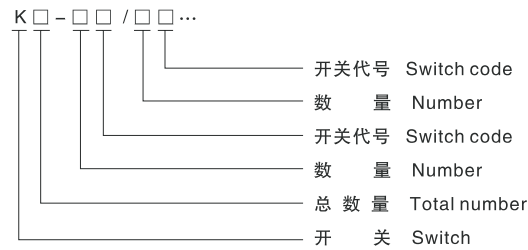

BZC-DIP

系列粉尘防爆操作柱(DIP)

第四单元含义 Application of forth part

主要技术参数 Main technical parameters

■ 执行标准: GB 12476.1	■ Implementing the standard : GB 12476.1
■ 防爆标志: DIPA20TA, T₆	■ Explosion-proof mark: DIPA20TA, T₆
■ 额定电压: AC 380/220V	■ Rated voltage: AC 380/220V
■ 防护等级: IP65	■ Protection grade: IP65
■ 防腐等级: WF1	■ Explosion-proof class: WF1
■ 使用类别: AC-3、AC-4	■ Using type: AC-3、AC-4
■ 额定电流: 10A	■ Rated current: 10A
■ 引入口螺纹: G1"	■ Inlet's thread: G1"
■ 电缆外径: φ 11mm~φ 18mm	■ Cable spec: φ 11mm~φ 18mm

产品特点 Features

1. 壳体采用ZL102铝合金压铸成型, 表面高压静电喷塑;
   - 具有良好的防水、防尘性能;
   - 按钮、万能转换开关、指示灯、电流表组成多种功能, 由用户自由选择;
   - 电流表量程由用户指定;
   - 有立式、挂式两种安装方式。
2. The housing is die cast in aluminum alloy, with high voltage static plastic-sprayed surface
3. with the strong performances of waterproof and dustproof.
4. Besides built-in indicator lamp, button, universal change-over switch and ammeter, other meters can be mounted according to users' requirements.
5. The measuring range of ammeter can be determined by user.
6. Two mounting modes, vertical type and wall-hanging type.