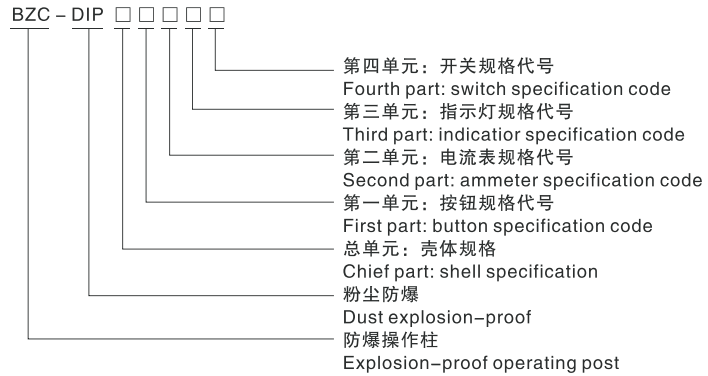

BZC-DIP

系列粉尘防爆操作柱(DIP)

适用范围 Application

- 适用于20区、21区、22区危险场所。
- 适用于可燃性粉尘环境。
- Can be used in hazardous areas: Zone 20, Zone 21 and Zone 22.
- Can be used in explosive or flammable dust atmosphere.

型号含义 Model implication

总单元含义 Application of chief part

BZC-DIP

Type dust explosion-proof operating post (DIP)

第一单元含义 Application of first part

第二单元含义 Application of second part

第三单元含义 Application of third part

BZC-DIP

系列粉尘防爆操作柱(DIP)