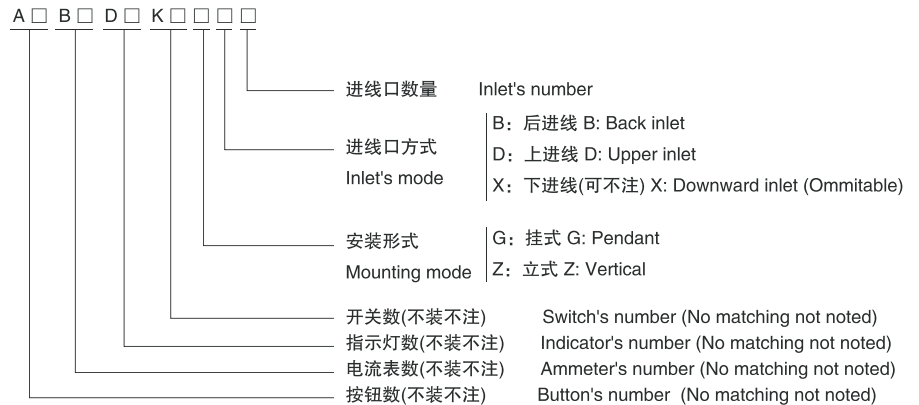

BZC-DIP

系列粉尘防爆操作柱(DIP)

适用范围 Application

- 适用于20区、21区、22区危险场所。
- 适用于可燃性粉尘环境。
- Can be used in hazardous areas: Zone 20, Zone 21 and Zone 22.
- Can be used in explosive or flammable dust atmosphere.

型号含义 Model implication

总单元含义 Application of chief part

BZC-DIP

Type dust explosion-proof operating post (DIP)

第一单元含义 Application of first part

第二单元含义 Application of second part

第三单元含义 Application of third part

BZC-DIP

系列粉尘防爆操作柱(DIP)

第四单元含义 Application of forth part

主要技术参数 Main technical parameters

- | | |
|----------------------------------|--|
| ■ 执行标准: GB 12476.1 | ■ Implementing the standard : GB 12476.1 |
| ■ 防爆标志: DIPA20TA, T ₆ | ■ Explosion-proof mark: DIPA20TA, T ₆ |
| ■ 额定电压: AC 380/220V | ■ Rated voltage: AC 380/220V |
| ■ 防护等级: IP65 | ■ Protection grade: IP65 |
| ■ 防腐等级: WF1 | ■ Explosion-proof class: WF1 |
| ■ 使用类别: AC-3、AC-4 | ■ Using type: AC-3、AC-4 |
| ■ 额定电流: 10A | ■ Rated current: 10A |
| ■ 引入口螺纹: G1" | ■ Inlet's thread: G1" |
| ■ 电缆外径: φ 11mm~φ 18mm | ■ Cable spec: φ 11mm~φ 18mm |